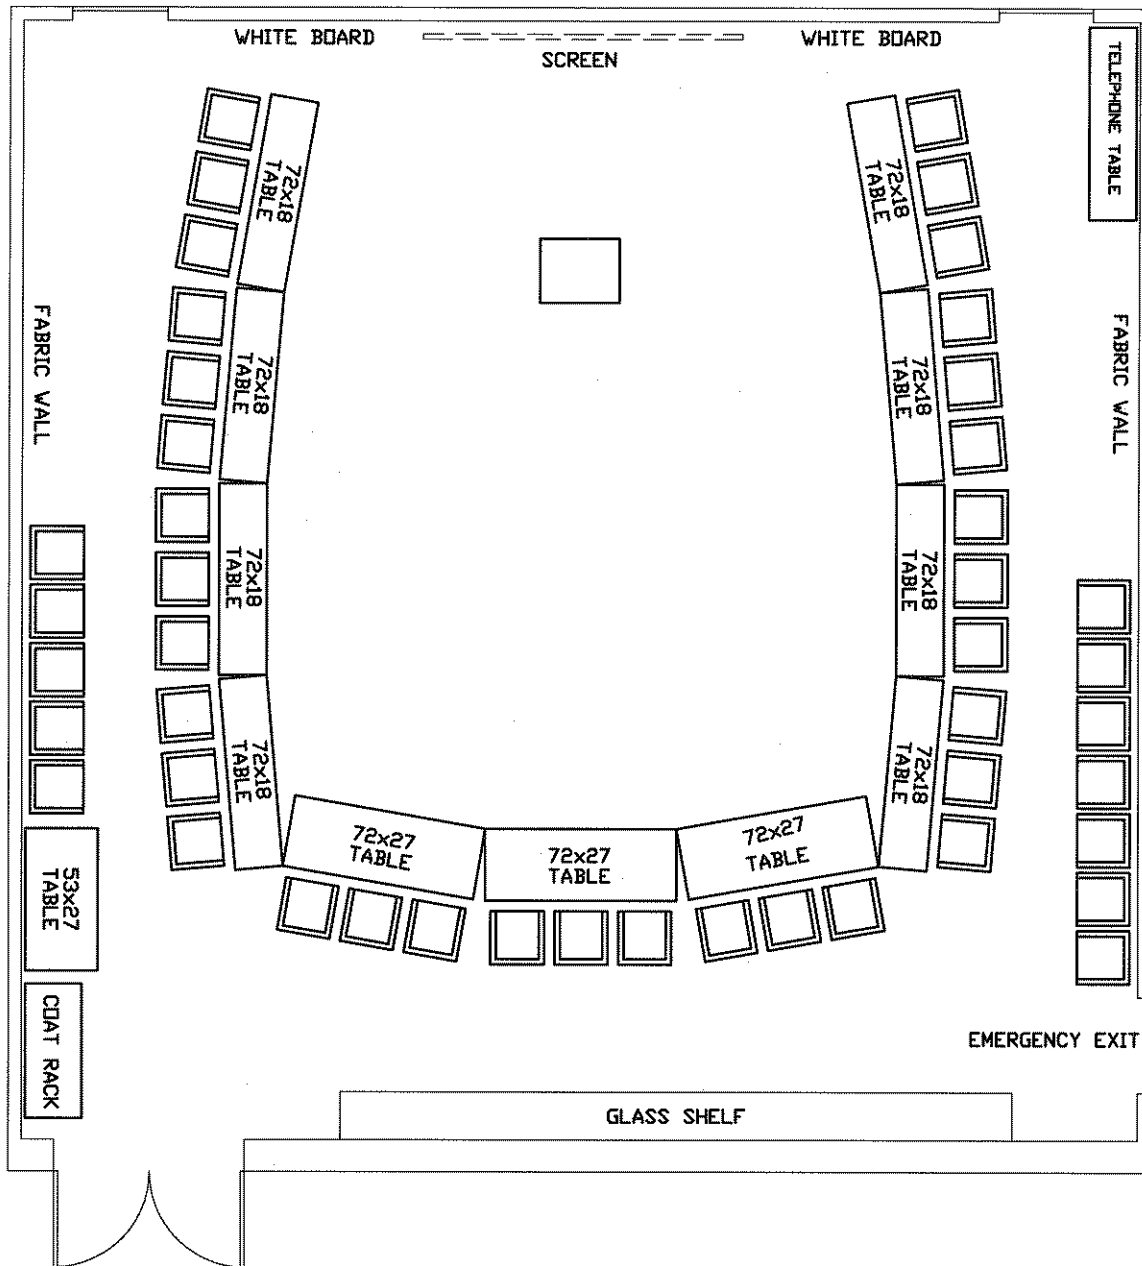

STORAGE

35' x 35' INTERNATIONAL ROOM  
U-SHAPED LAYOUT

GRAPHIC SCALE

SCALE 1" = 6'

I:\AUTOCAD\ADMIN\MeetingRooms.dwg

GERALD R. FORD INTERNATIONAL AIRPORT

5500 44TH ST SE GRAND RAPIDS, MICHIGAN 49512

KENT CO. DEPT. OF AERONAUTICS  
FACILITIES DEPARTMENT

MeetingRooms.dwg		
4.	00-00-00	SFT
3.	00-00-00	NO
2.	00-00-00	1
1.	03-15-06	
DATE REVISED		MEH